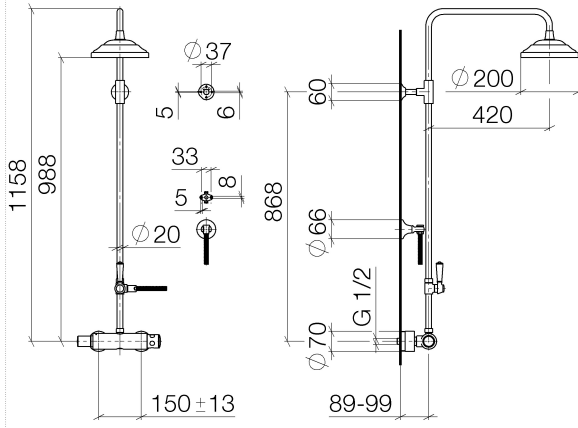

**MADISON Showerpipe with shower thermostat without hand shower -  
Durabron (23kt Gold)**

MADISON

34 459 360

- shower with fixed riser projection 420mm
- rain shower Ø 200 mm
- rain shower with anti-scale system
- max. rainshower flow 14 l/min
- Function from: 8 l/min
- rotary diverter for fixed-riser shower/hand shower
- height of fittings up to rain shower (bottom edge) 985mm
- height of fittings up to top edge of elbow 1160mm
- two-part push-on rosette Ø 65 mm
- rosette for shower holder Ø 65mm
- rosette for wall mounting Ø 60mm
- gauge 150 mm - 13 mm
- metal shower hose 1250mm with integrated anti-twist protection
- 1/2" connection
- Pipe diameter 20 mm

Intrinsic protection against back flow.

NOTE: The handles must be ordered separately from the fittings!

**MADISON Showerpipe with shower thermostat without hand shower - Durabronz (23kt Gold)**

MADISON

34 459 360  
1:10

### Spare parts list

No.	Item Number	Name	Quantity used	Delivery time
1	04 12 05 038 01-09	shower	1	60
2	04 28 22 101 20-09	spout	1	40
3	90 14 10 011 00 90	seal	1	2
4	90 17 11 037 01-09	holder	1	-
Spare part can no longer be ordered, please order the replacement item				
5	90 28 22 104 00-09	pipe	1	-
Spare part can no longer be ordered, please order the replacement item				
6	90 17 09 045 01-09	diverter	1	40
7	09 30 30 064-09	screw	1	40
8	09 18 20 011-09	base	1	40
9	09 28 22 013 90	pipe	1	2
10	11 170 370-09	MADISON Lever insert - Durabross (23kt Gold)	1	40
11	09 30 30 062-09	screw	1	40
12	09 14 10 122 90	seal	1	2
13	28 104 970-09	Metal shower hose 1/2" x 1/2" x 1250 mm - Durabross (23kt Gold)	1	40
14	28 050 410-09	holder	1	60
15	90 28 22 103 00-09	pipe	1	-
Spare part can no longer be ordered, please order the replacement item				
16	90 14 20 002 00 90	seal	1	2
17	04 17 01 044 01-09	fitting	1	40