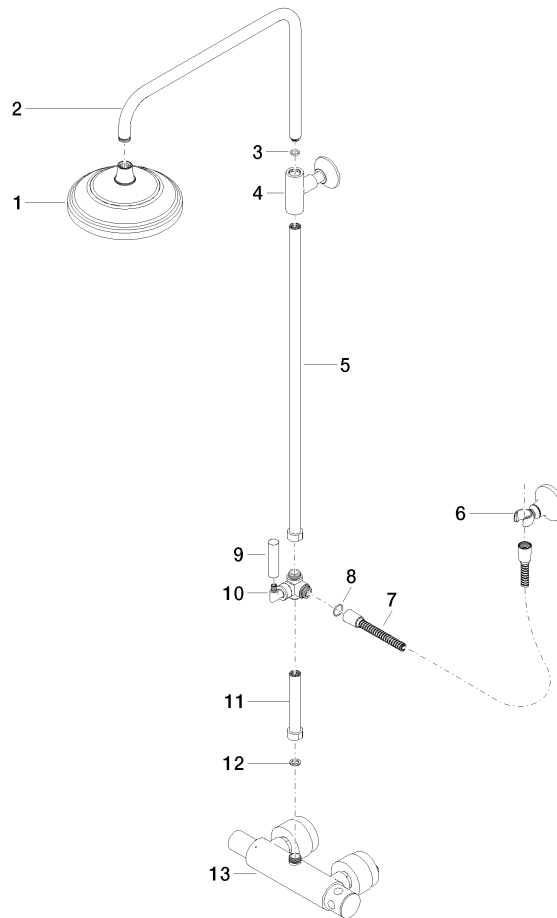

**MADISON Showerpipe with shower thermostat without hand shower -  
Durabron (23kt Gold)**

MADISON

34 459 360

- shower with fixed riser projection 420mm
- rain shower Ø 200 mm
- rain shower with anti-scale system
- max. rainshower flow 14 l/min
- Function from: 8 l/min
- rotary diverter for fixed-riser shower/hand shower
- height of fittings up to rain shower (bottom edge) 985mm
- height of fittings up to top edge of elbow 1160mm
- two-part push-on rosette Ø 65 mm
- rosette for shower holder Ø 65mm
- rosette for wall mounting Ø 60mm
- gauge 150 mm - 13 mm
- metal shower hose 1250mm with integrated anti-twist protection
- 1/2" connection
- Pipe diameter 20 mm

**Flow rate chart**

**Certificates**

LGA\_38665.

MADISON Showerpipe with shower thermostat without hand shower -  
Durabronz (23kt Gold)

MADISON

34 459 360

Parts for other  
finishes can be found  
here: [Chrome](#)

## MADISON Showerpipe with shower thermostat without hand shower - Durabross (23kt Gold)

MADISON

34 459 360

### Spare parts list

No.	Item Number	Name	Quantity used	Delivery time
1	04 12 05 038 01-09	shower	1	60
2	04 28 22 101 20-09	spout	1	40
3	90 14 10 011 00 90	seal	1	2
4	90 17 11 037 01-09	holder	1	-
Spare part can no longer be ordered, please order the replacement item				
5	90 28 22 104 00-09	pipe	1	-
Spare part can no longer be ordered, please order the replacement item				
6	90 17 09 045 01-09	diverter	1	40
7	09 30 30 064-09	screw	1	40
8	09 18 20 011-09	base	1	40
9	09 28 22 013 90	pipe	1	2
10	11 170 370-09	MADISON Lever insert - Durabross (23kt Gold)	1	40
11	09 30 30 062-09	screw	1	40
12	09 14 10 122 90	seal	1	2
13	28 104 970-09	Metal shower hose 1/2" x 1/2" x 1250 mm - Durabross (23kt Gold)	1	40
14	28 050 410-09	holder	1	60
15	90 28 22 103 00-09	pipe	1	-
Spare part can no longer be ordered, please order the replacement item				
16	90 14 20 002 00 90	seal	1	2
17	04 17 01 044 01-09	fitting	1	40